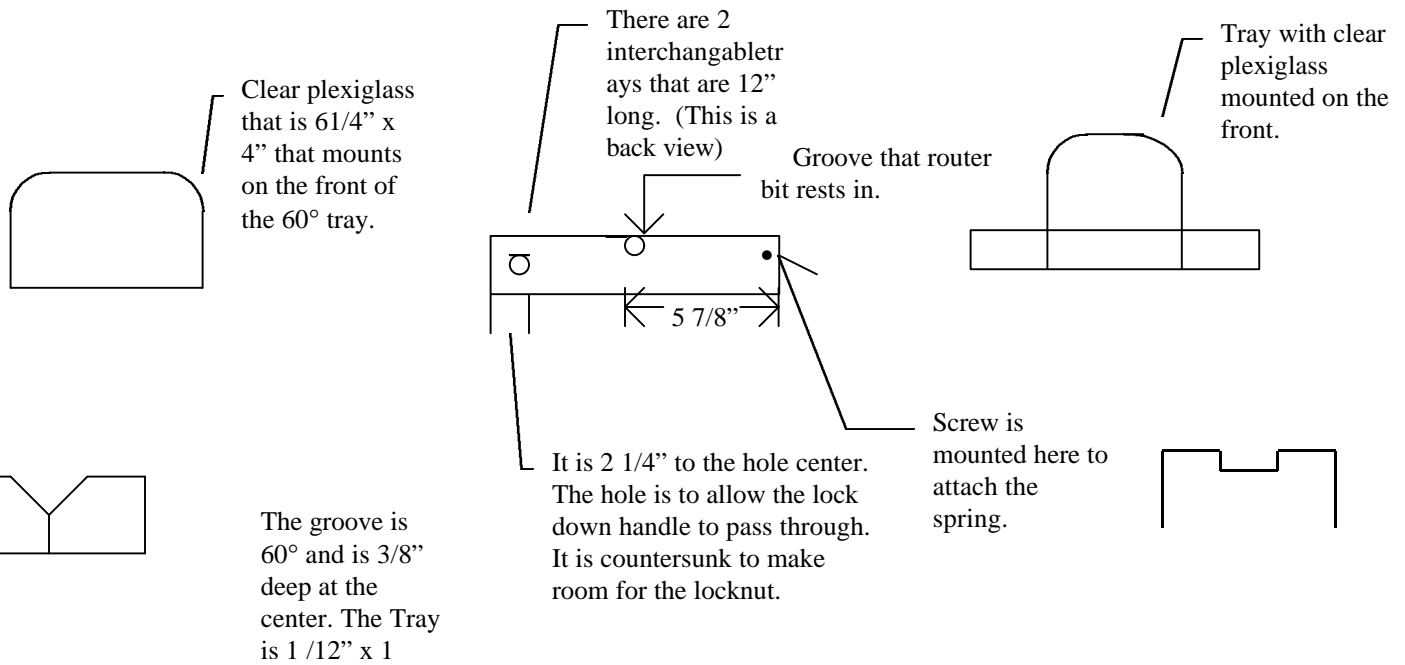

60° Router Planner By Al Medved

Strong